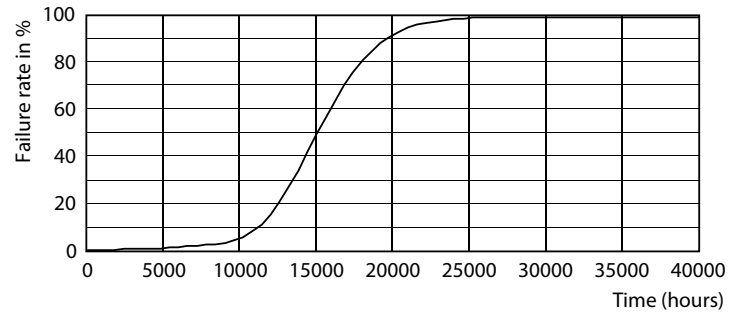

LEDBulb CorePro E27 A60

Ташев-Галвинг ООД
www.tashev-galving.com