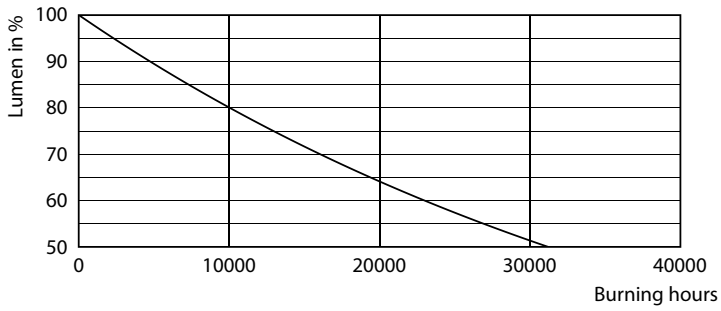

CorePro LEDbulbs

Lifetime

LEDBulb CorePro E27 A60