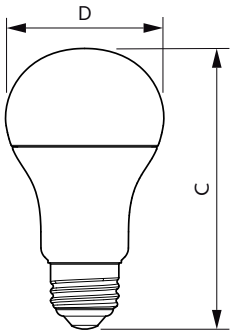

CorePro LEDbulbs

EAN/UPC - Product	8718699660680
Order code	929002069502
Numerator - Quantity Per Pack	1
Numerator - Packs per outer box	10

Material Nr. (12NC)	929002069502
Net Weight (Piece)	0.060 kg

Dimensional drawing

Bulb A60M 13.5-100W 1521lm 2700K E27

Product	D	C
CorePro LEDbulb D 13-100W A60 E27 927	60 mm	110 mm