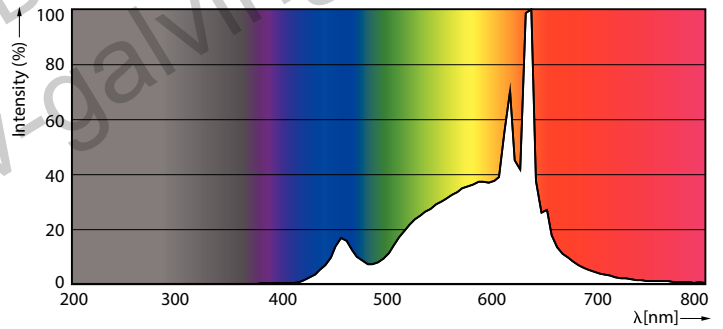

LED Bulb CorePro E27 A60 13W