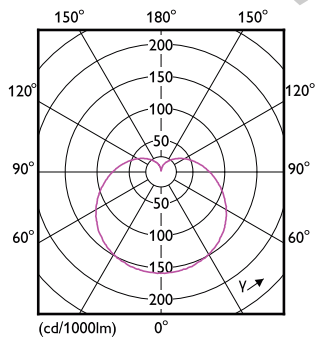

Product data

General Information		Wattage Equivalent	
Cap-Base	E27 [E27]	Wattage Equivalent	100 W
EU RoHS compliant	Yes	Starting Time (Nom)	0.5 s
Nominal Lifetime (Nom)	15000 h	Warm Up Time to 60% Light (Nom)	0.5 s
Switching Cycle	50000X	Power Factor (Nom)	0.9
Technical Type	13-100W	Voltage (Nom)	220-240 V
Light Technical		Temperature	
Color Code	927	T-Case Maximum (Nom)	90 °C
Beam Angle (Nom)	150 °	Controls and Dimming	
Luminous Flux (Nom)	1521 lm	Dimmable	Yes
Color Designation	Warm White (WW)	Mechanical and Housing	
Correlated Color Temperature (Nom)	2700 K	Bulb Finish	Frosted
Luminous Efficacy (rated) (Nom)	117.00 lm/W	Approval and Application	
Color Consistency	<6	Energy Efficiency Label (EEL)	A+
Color Rendering Index (Nom)	90	Energy Consumption kWh/1000 h	13 kWh
LLMF At End Of Nominal Lifetime (Nom)	70 %	Product Data	
Operating and Electrical		Full product code	871869966068000
Input Frequency	50 to 60 Hz	Order product name	CorePro LEDbulb D 13-100W A60 E27 927
Power (Nom)	13 W		
Lamp Current (Nom)	70 mA		

Bulb A60M 13.5-100W 1521lm 2700K E27

Product	D	C
CorePro LEDbulb D 13-100W A60 E27 927	60 mm	110 mm

Photometric data

LED Bulb CorePro E27 A60 13W

LED Bulb CorePro E27 A60 13W

LED Bulb CorePro E27 A60 13W

CorePro LEDbulbs